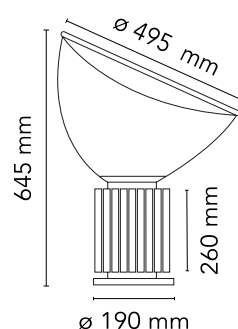

Table lamp providing indirect and reflected light. Reflector in painted aluminium, gloss white on the outside and matt white on the inside. Directionable diffuser in transparent PMMA. Body in matt black or naturally anodized extruded aluminium. Base in nickel-plated metal. Electric cable of useful length 220 cm, with dimmer switch for ON/OFF and adjustment of the light flow between 10-100%. Plug-in power supply with interchangeable plugs.

Are you a professional and your project needs consulting and support?

BOOK AN APPOINTMENT