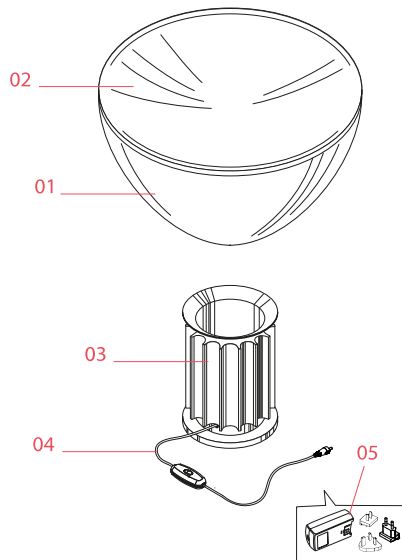

Spare Parts

01.	Taccia LED transparent diffuser & reflector (PMMA)	F6609000
02.	White reflector	RF00780
03.	Anodized silver base	F6608004
04.	Jack plug with cable and push dimmer	RF6608100
05.	Black plug assembly kit & 48V driver	RF3320400

DOWNLOAD