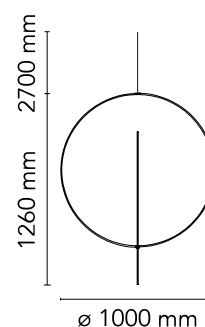

FLOS

F4634009 White

Overlap Suspension 2

Designed by Michael Anastassiades, 2018

Halogen - 2 x 105W

Suspended lamp with diffused light. Internal structure in white powder painted steel. Resin diffuser Cocoon sprayed on the structure, with a transparent protection created by spraying at the end of the machining, ring for substitution of printed steel diffuser in polished, Gold-plated "Galvanic" finish. Die-cast rose in Zama polished and Gold-plated "Galvanic" finish.

Are you a professional and your project needs consulting and support?

[BOOK AN APPOINTMENT](#)

Main specifications

EAN	8059607020104
Mounting	Suspension
Environments	Indoor dry location
Light Source Type	Bulb
Lamp category	Halogen
Lamp holders	E27
Ilcos	HSGS
Number of heads	2
Power (W)	105

Physical

Colour	White
Length (mm)	1000
Cord length (mm)	2700
Net weight (kg)	8.8
Package height (mm)	1400
Package width (mm)	900
Package length (mm)	900
Package volume (m3)	1.13
IP internal	20

Download

[Mounting instructions](#)  PDF