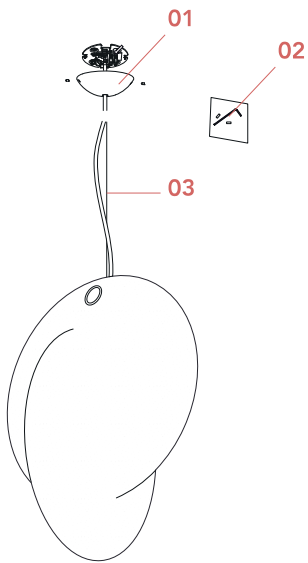

FLOS

F4634009 White

Overlap Suspension 2

Designed by Michael Anastassiades, 2018

Halogen - 2 x 105W

Suspended lamp with diffused light. Internal structure in white powder painted steel. Resin diffuser Cocoon sprayed on the structure, with a transparent protection created by spraying at the end of the machining, ring for substitution of printed steel diffuser in polished, Gold-plated "Galvanic" finish. Die-cast rose in Zama polished and Gold-plated "Galvanic" finish.

Bulbs

NOT INCLUDED

RF32288

LED Lamp E27 15W 2700K T38

NOT INCLUDED

RF32289

LED Lamp E27 15W 3000K T38

Spare Parts

- | | | |
|-----|-----------------------------------------------|-----------|
| 01. | Complete rose | RF4630159 |
| 02. | Kit with screws and allen key | RF3160100 |
| 03. | 4mt steel wire Ø1,2 with 19
winded wires | RF01089 |
| 03. | 3 mt steel cable ø1,2 with 19
winded wires | RF29665 |

DOWNLOAD

RF4630159
Complete rose

RF3160100
Kit with screws and allen key

RF01089
4mt steel wire Ø1,2 with 19
winded wires

FLOS

RF29665
3 mt steel cable ø1,2 with 19
winded wires