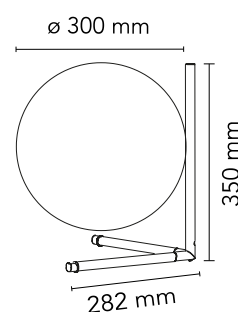

### Main specifications

EAN	8059607002933
Mounting	Table
Environments	Indoor dry location
Light Source Type	Bulb
Lamp category	Halogen
Lamp holders	E27
Ilcos	HSGS
Number of heads	1
Power (W)	205

### Physical

Colour	Brass
Length (mm)	300
Net weight (kg)	2.4
Package height (mm)	0
Package width (mm)	0
Package length (mm)	0
Package volume (m3)	0.07
IP internal	20

## Schematic light drawing

Luminous flux Luminaire  
1252 lm