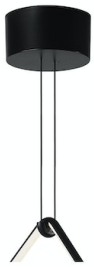

FLOS

■ F0406030 Black

Arrangements Round Small

Designed by Michael Anastassiades, 2018

21W - 1068lm - 2700K

Diffuse light suspended lighting device. Body in extruded, curved NC-machined and black powder-coated aluminium, diffuser in platinum optical silicone. Each component can be connected to the power pack by means of an electrical and mechanical connection system designed for customisable product set-up. Roses available with two powers: lamp with power under 70W and lamp with power under 190W. Class III roses also available for installations with remote power supply: "surface" version for installations on cement, "recessed" version for plasterboard ceilings. The electronics integrated in the rose enables use of dimming systems: push, 1-10, potentiometer, DALI. In the absence of these systems, the light flow can be set with the push system included in the rose. Cable length 2.4m

Accessories & Power Supply

REQUIRED

F0415030

Arrangements Big Rose

REQUIRED

F0416030

Arrangements Small Rose

REQUIRED