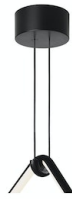

FLOS

■ F0406030 Black

Arrangements Round Small

Designed by Michael Anastassiades, 2018

21W - 1068lm - 2700K

Diffuse light suspended lighting device. Body in extruded, curved NC-machined and black powder-coated aluminium, diffuser in platinum optical silicone. Each component can be connected to the power pack by means of an electrical and mechanical connection system designed for customisable product set-up. Roses available with two powers: lamp with power under 70W and lamp with power under 190W. Class III roses also available for installations with remote power supply: "surface" version for installations on cement, "recessed" version for plasterboard ceilings. The electronics integrated in the rose enables use of dimming systems: push, 1-10, potentiometer, DALI. In the absence of these systems, the light flow can be set with the push system included in the rose. Cable length 2.4m

Accessories & Power Supply

REQUIRED

F0415030

Arrangements Big Rose

REQUIRED

F0416030

Arrangements Small Rose

REQUIRED